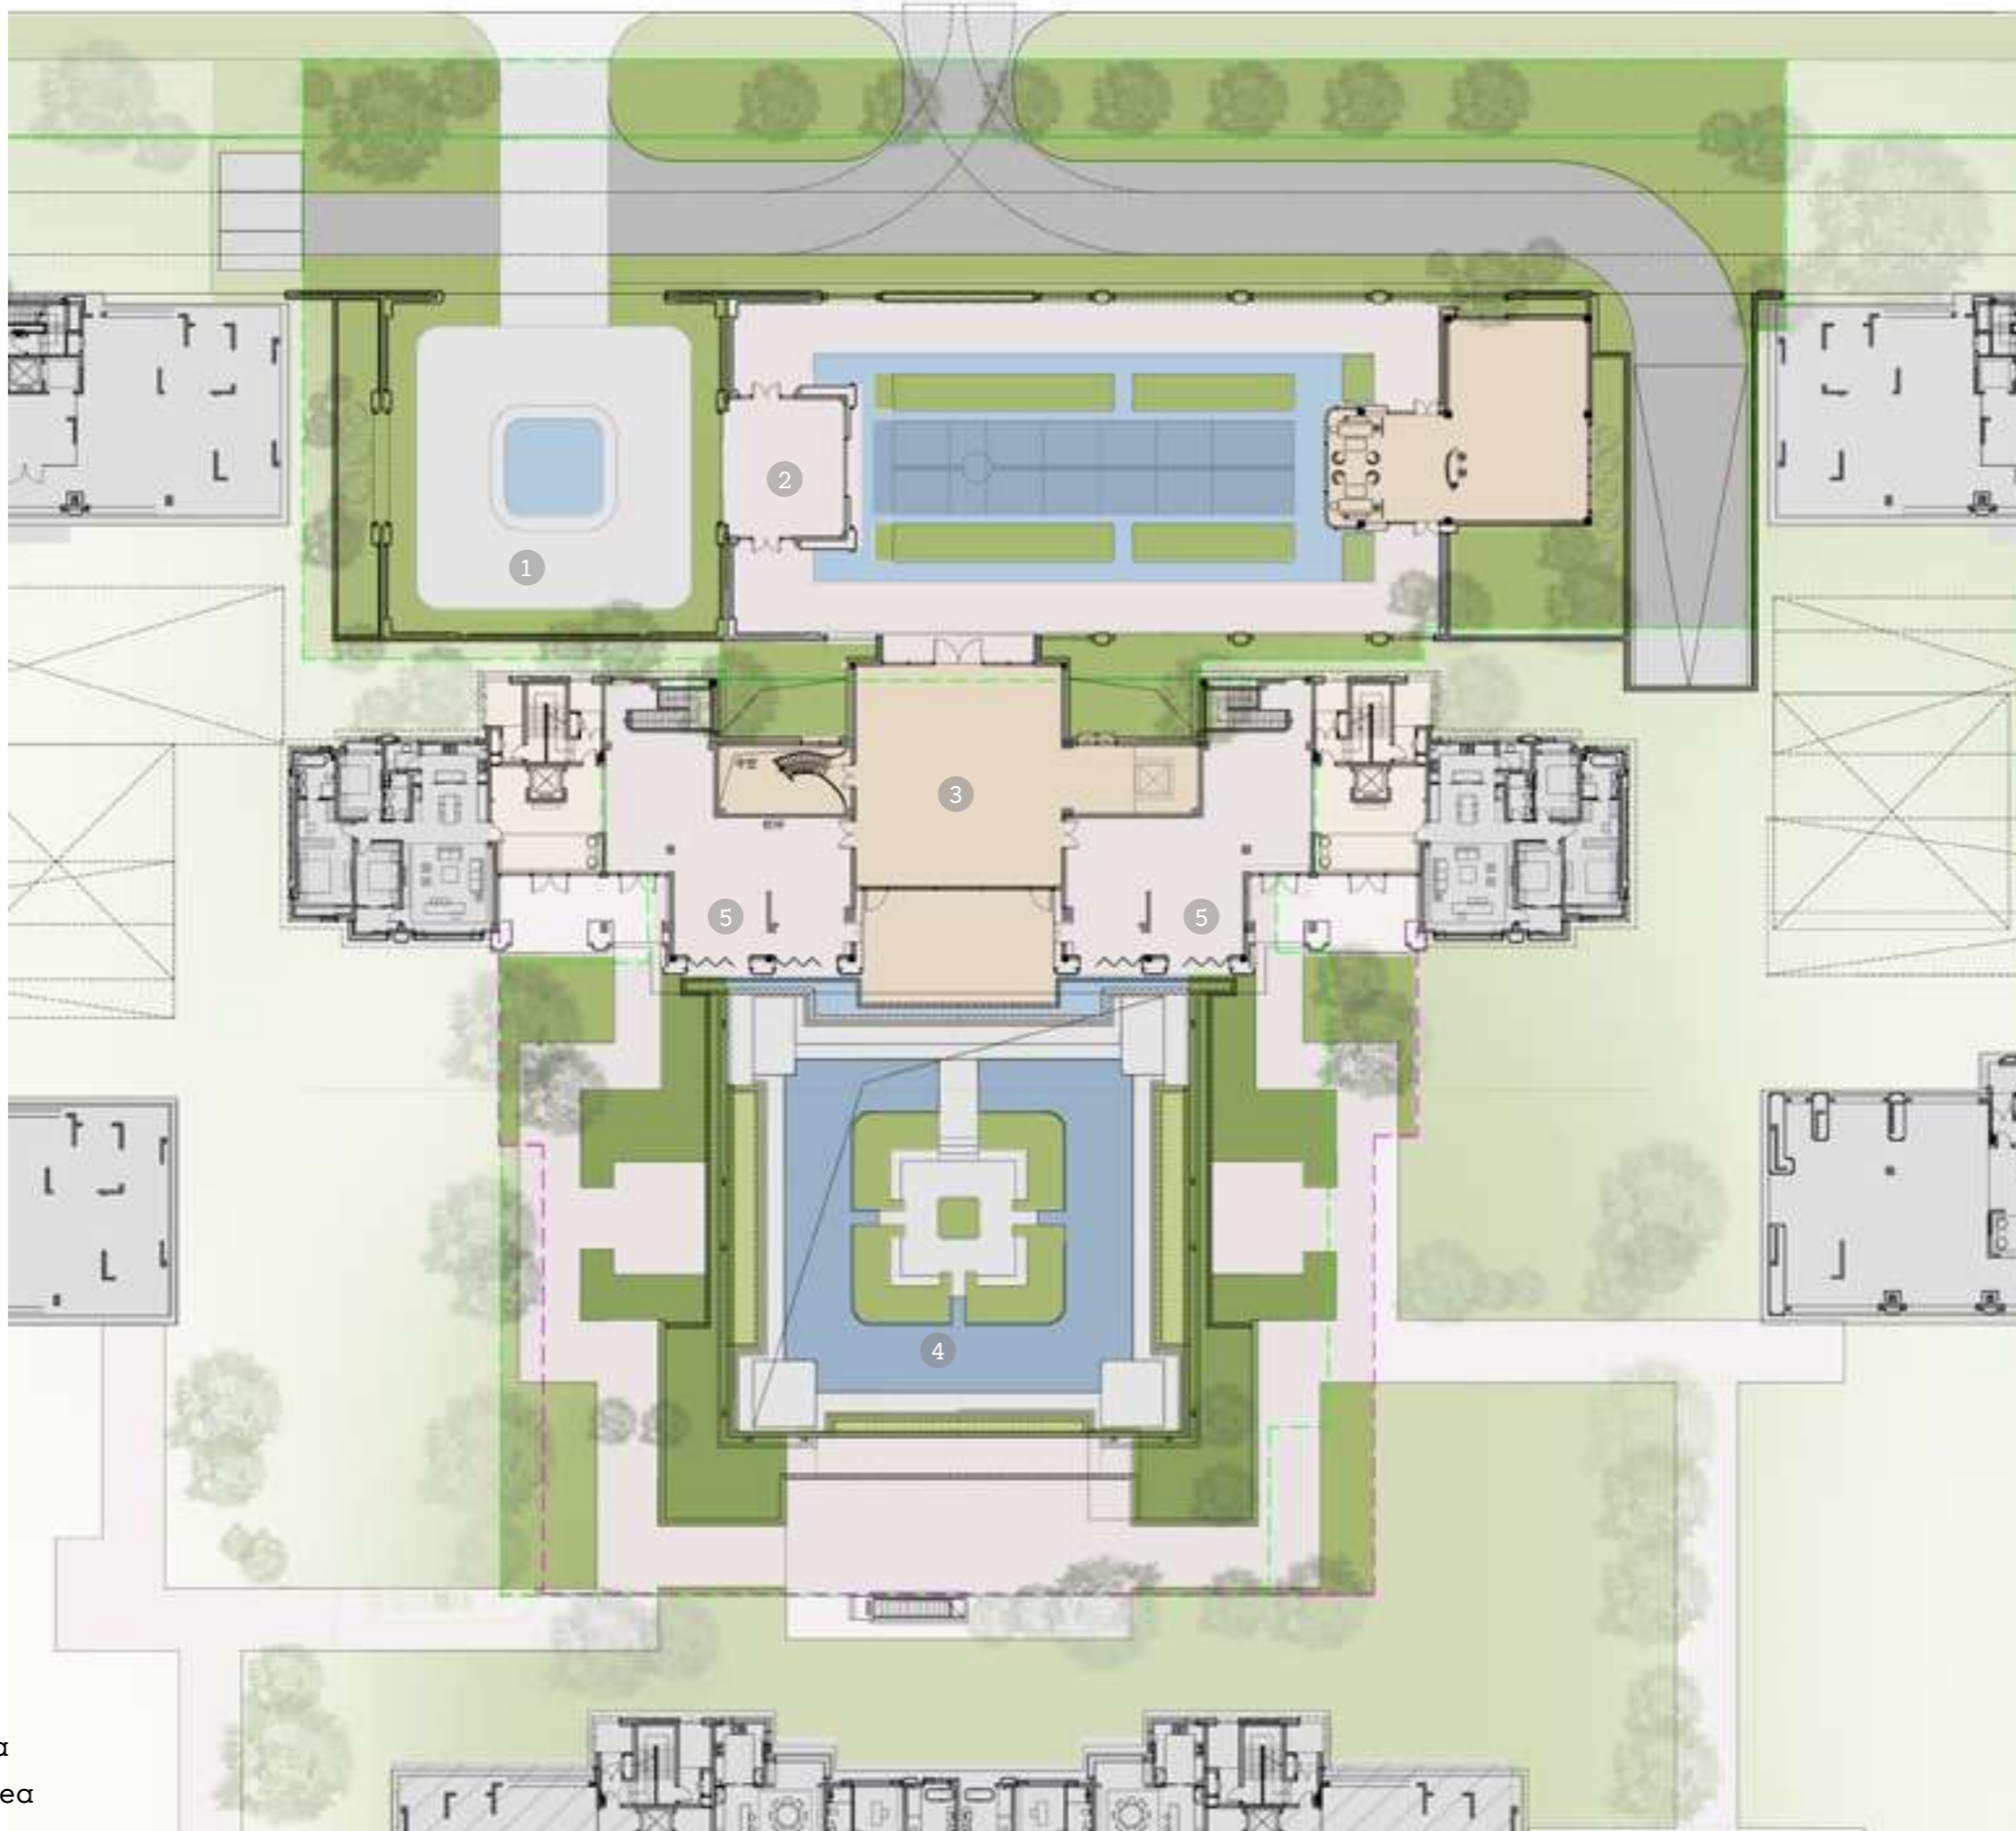

西洛巷

Xiluo Lane

锦溪街  
Jinxī Street

- 1 主入口 | Main Entrance
- 2 接待区 | Reception Area
- 3 大堂门厅 | Lobby
- 4 下沉庭院 | Sunken Courtyard
- 5 风雨连廊 | Elevated Corridor

总平面图 | Master Plan

- 1 落客区 | Drop-off Area
- 2 接待区 | Reception Area
- 3 大堂门厅 | Lobby
- 4 下沉庭院 | Sunken Courtyard
- 5 风雨连廊 | Elevated Corridor

公区一层平面图 | Ground Floor Plan of Entrance Space

规划结构分析图 | Overall Planning

The master plan unfolds like a layered treasure chest

A layered treasure-hunting experience, unfolding through a rhythmic axial sequence.

The residential clusters form a treasure chest of rhythmic transitions

Each space unfolds like a series of interconnected jewelry boxes, seamlessly guided by a central axial space.