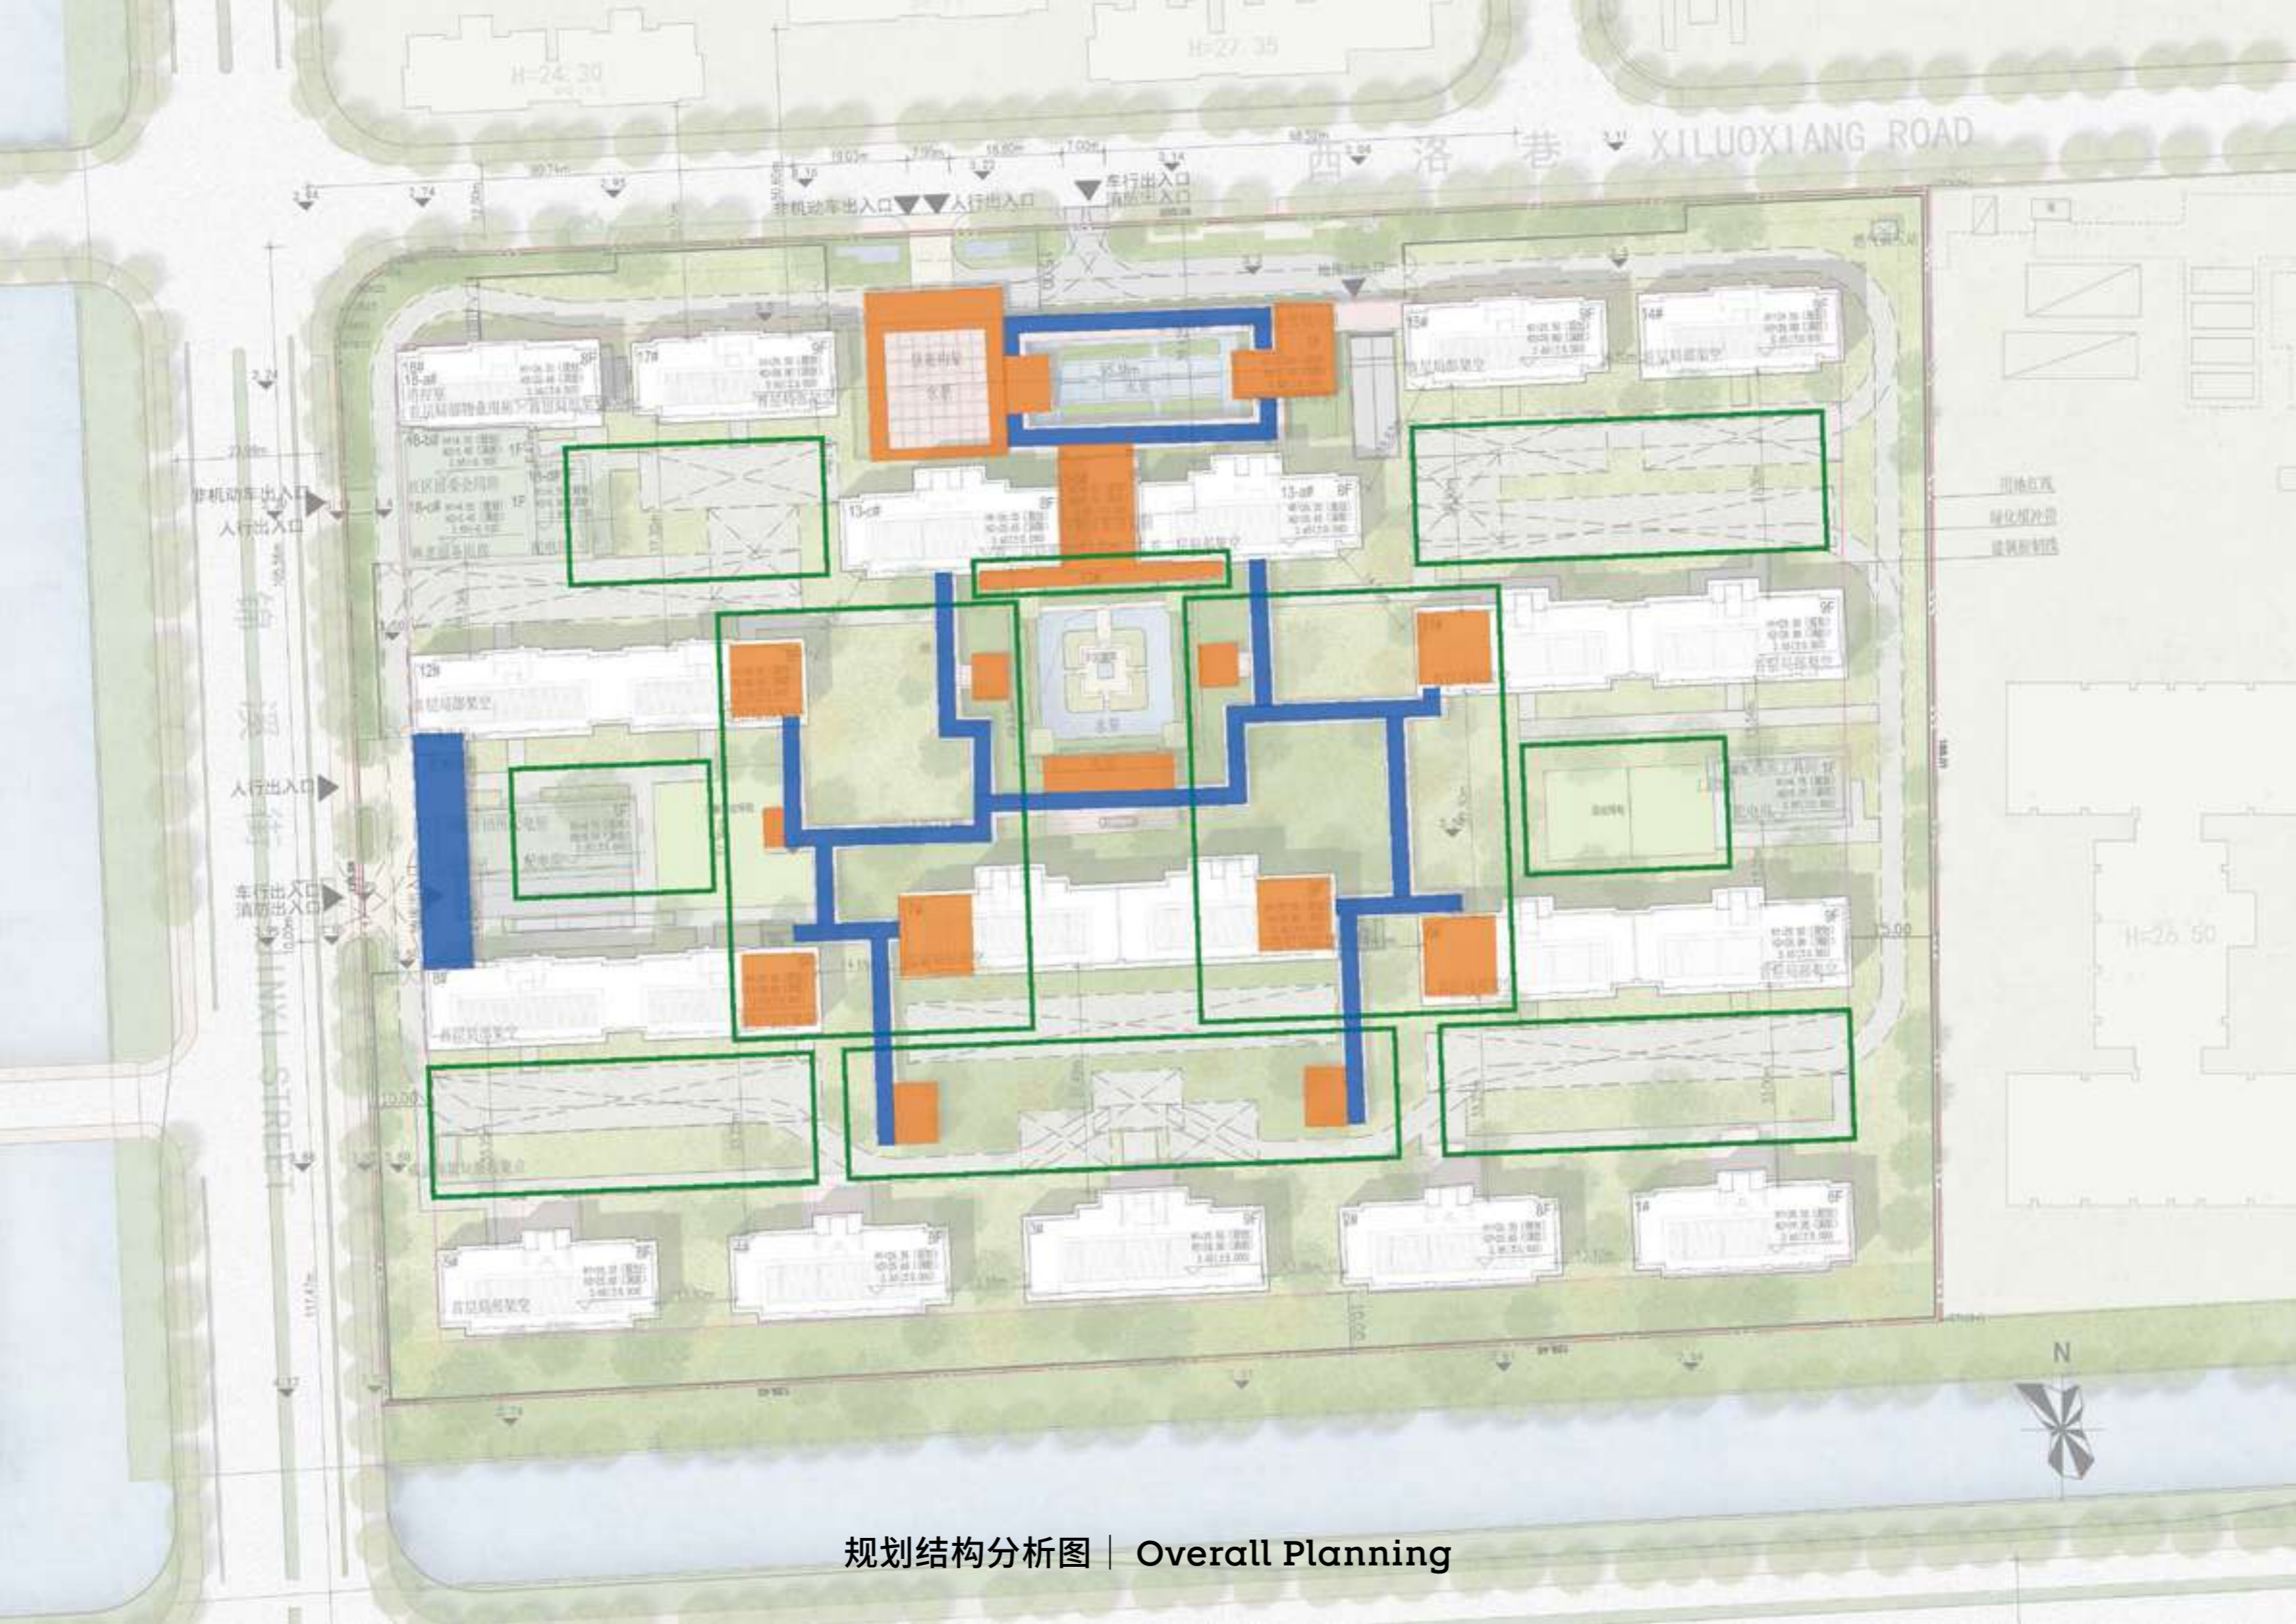

西洛巷

Xiluo Lane

锦溪街  
Jinxī Street

- 1 主入口 | Main Entrance
- 2 接待区 | Reception Area
- 3 大堂门厅 | Lobby
- 4 下沉庭院 | Sunken Courtyard
- 5 风雨连廊 | Elevated Corridor

总平面图 | Master Plan

- 1 落客区 | Drop-off Area
- 2 接待区 | Reception Area
- 3 大堂门厅 | Lobby
- 4 下沉庭院 | Sunken Courtyard
- 5 风雨连廊 | Elevated Corridor

公区一层平面图 | Ground Floor Plan of Entrance Space

规划结构分析图 | Overall Planning

The master plan unfolds like a layered treasure chest

A layered treasure-hunting experience, unfolding through a rhythmic axial sequence.

The residential clusters form a treasure chest of rhythmic transitions

Each space unfolds like a series of interconnected jewelry boxes, seamlessly guided by a central axial space.