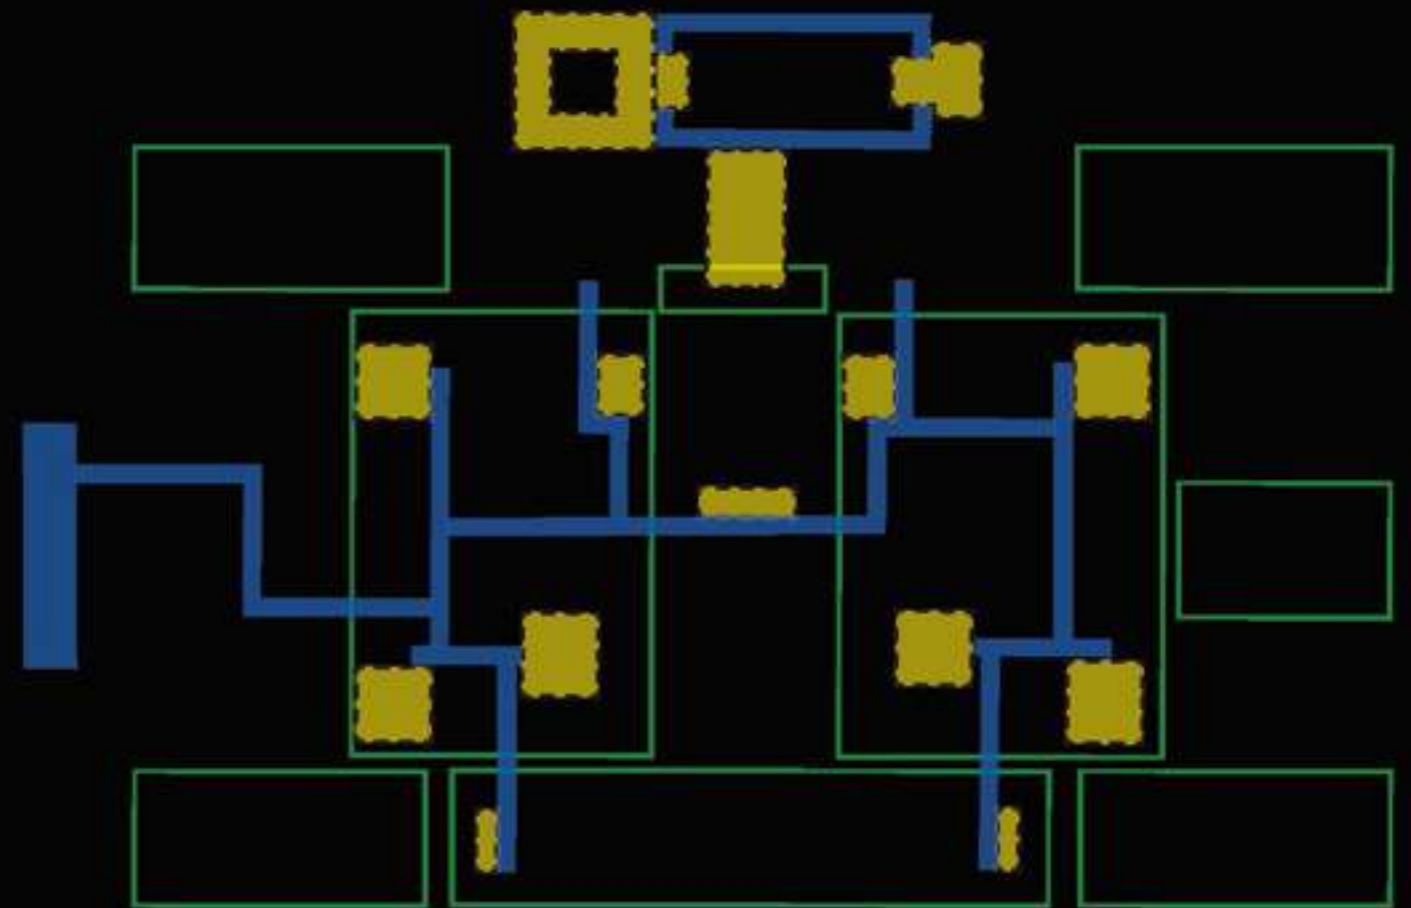

西洛巷

Xiluo Lane

锦溪街  
Jinxī Street

- 1 主入口 | Main Entrance
- 2 接待区 | Reception Area
- 3 大堂门厅 | Lobby
- 4 下沉庭院 | Sunken Courtyard
- 5 风雨连廊 | Elevated Corridor

总平面图 | Master Plan

- 1 落客区 | Drop-off Area
- 2 接待区 | Reception Area
- 3 大堂门厅 | Lobby
- 4 下沉庭院 | Sunken Courtyard
- 5 风雨连廊 | Elevated Corridor

公区一层平面图 | Ground Floor Plan of Entrance Space

规划结构分析图 | Overall Planning

The master plan unfolds like a layered treasure chest

A layered treasure-hunting experience, unfolding through a rhythmic axial sequence.

The residential clusters form a treasure chest of rhythmic transitions

Each space unfolds like a series of interconnected jewelry boxes, seamlessly guided by a central axial space.