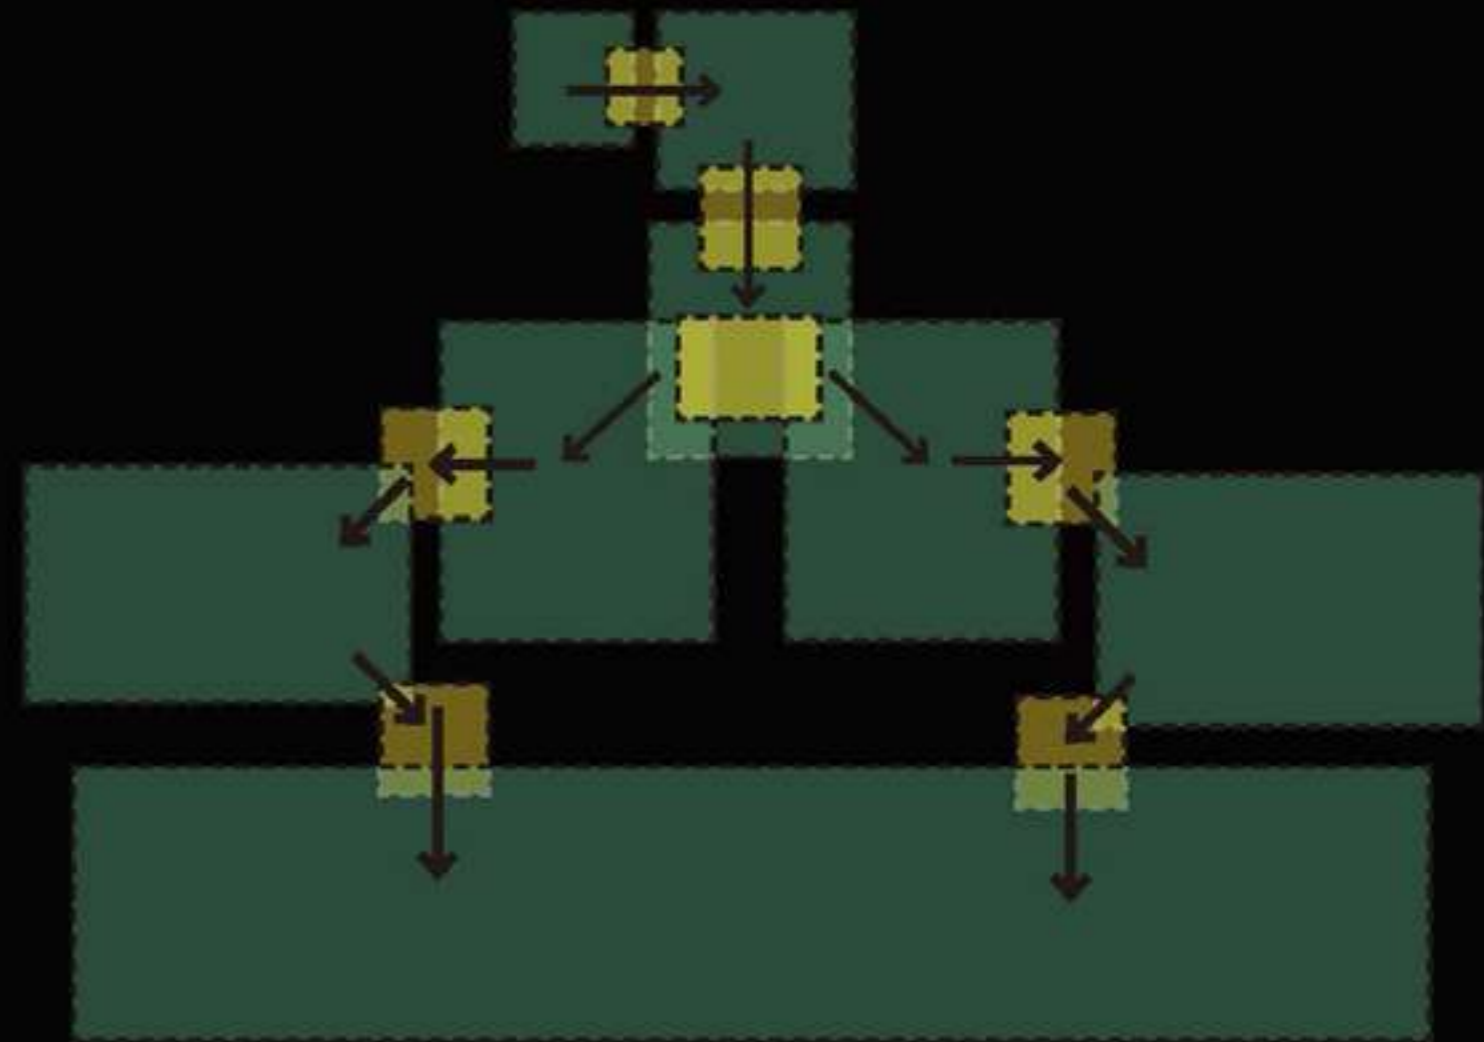

西洛巷

Xiluo Lane

锦溪街  
Jinxī Street

- 1 主入口 | Main Entrance
- 2 接待区 | Reception Area
- 3 大堂门厅 | Lobby
- 4 下沉庭院 | Sunken Courtyard
- 5 风雨连廊 | Elevated Corridor

总平面图 | Master Plan

- 1 落客区 | Drop-off Area
- 2 接待区 | Reception Area
- 3 大堂门厅 | Lobby
- 4 下沉庭院 | Sunken Courtyard
- 5 风雨连廊 | Elevated Corridor

公区一层平面图 | Ground Floor Plan of Entrance Space

规划结构分析图 | Overall Planning

The master plan unfolds like a layered treasure chest

A layered treasure-hunting experience, unfolding through a rhythmic axial sequence.

The residential clusters form a treasure chest of rhythmic transitions

Each space unfolds like a series of interconnected jewelry boxes, seamlessly guided by a central axial space.